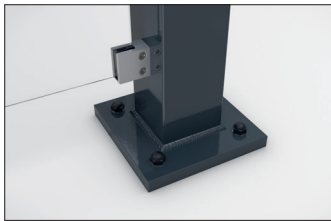

Passau P14 B UP

Elegant bicycle parking

Shelter system with elegant glazed pent roof construction. Rear and side walls of toughened safety glass. Type statics tested in advance.

Article number	EAN	Width	Height	Depth
102100361	4250366537153	6100 mm	2645 mm	2250 mm

Clear width	5900 mm
Clear height	2200 mm
Clear depth	1500 mm
Roof style	Pent roof
Roof type	Laminated safety glass
Colour	RAL 7016 - Anthracite grey
Base area	8,80 m ²
Mounting type	Floor mounting
Base material	Steel
Snow load	1,90 kN/m ²

The sleek and modern design of this shelter system makes it an attractive focal point in the cityscape. The large glass surfaces and elegant pent roof speak a contemporary language and are architecturally inspired by modern buildings. The Passau is perfectly suited as a person or bicycle shelter and due to the type testing it can be placed anywhere without additional static verification. The rear and side walls are made of toughened safety

glass, while the roof is made of laminated safety glass pursuant DIN 18008. Drainage is via ground level water spouts. The shelter is bolted and dowelled to the ground with base plates. Designed for durability and a long service life, the supporting structure is hot-dip galvanised and coated in environmentally friendly colours. Available in numerous RAL colours.