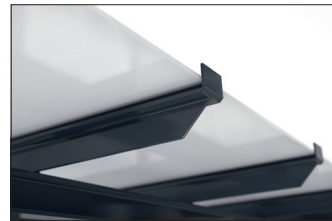

Passau P14 B UP

Elegant bicycle parking

Shelter system with elegant glazed pent roof construction. Rear and side walls of toughened safety glass. Type statics tested in advance.

Article number	EAN	Width	Height	Depth
102100361	4250366537153	6100 mm	2645 mm	2250 mm

Clear width	5900 mm
Clear height	2200 mm
Clear depth	1500 mm
Roof style	Pent roof
Roof type	Laminated safety glass
Colour	RAL 7016 - Anthracite grey
Base area	8,80 m ²
Mounting type	Floor mounting
Base material	Steel
Snow load	1,90 kN/m ²

The sleek and modern design of this shelter system makes it an attractive focal point in the cityscape. The large glass surfaces and elegant pent roof speak a contemporary language and are architecturally inspired by modern buildings. The Passau is perfectly suited as a person or bicycle shelter and due to the type testing it can be placed anywhere without additional static verification. The rear and side walls are made of toughened safety

glass, while the roof is made of laminated safety glass pursuant DIN 18008. Drainage is via ground level water spouts. The shelter is bolted and dowelled to the ground with base plates. Designed for durability and a long service life, the supporting structure is hot-dip galvanised and coated in environmentally friendly colours. Available in numerous RAL colours.