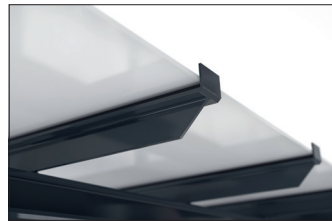

### Elegant bicycle parking

Shelter system with elegant glazed pent roof construction. Rear and side walls of toughened safety glass. Type statics tested in advance.

Article number	EAN	Width	Height	Depth
102100361	4250366537153	6100 mm	2645 mm	2250 mm

Clear width	5900 mm
Clear height	2200 mm
Clear depth	1500 mm
Roof style	Pent roof
Roof type	Laminated safety glass
Colour	RAL 7016 - Anthracite grey
Base area	8,80 m <sup>2</sup>
Mounting type	Floor mounting
Base material	Steel
Snow load	1,90 kN/m <sup>2</sup>

The sleek and modern design of this shelter system makes it an attractive focal point in the cityscape. The large glass surfaces and elegant pent roof speak a contemporary language and are architecturally inspired by modern buildings. The Passau is perfectly suited as a person or bicycle shelter and due to the type testing it can be placed anywhere without additional static verification. The rear and side walls are made of toughened safety

glass, while the roof is made of laminated safety glass pursuant DIN 18008. Drainage is via ground level water spouts. The shelter is bolted and dowelled to the ground with base plates. Designed for durability and a long service life, the supporting structure is hot-dip galvanised and coated in environmentally friendly colours. Available in numerous RAL colours.