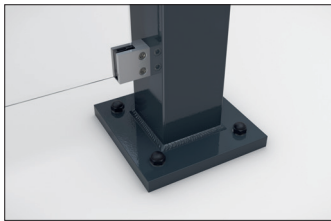

### Elegant bicycle parking

Shelter system with elegant glazed pent roof construction. Rear and side walls of toughened safety glass. Type statics tested in advance.

Article number	EAN	Width	Height	Depth
102100361	4250366537153	6100 mm	2645 mm	2250 mm

Clear width	5900 mm
Clear height	2200 mm
Clear depth	1500 mm
Roof style	Pent roof
Roof type	Laminated safety glass
Colour	RAL 7016 - Anthracite grey
Base area	8,80 m <sup>2</sup>
Mounting type	Floor mounting
Base material	Steel
Snow load	1,90 kN/m <sup>2</sup>

The sleek and modern design of this shelter system makes it an attractive focal point in the cityscape. The large glass surfaces and elegant pent roof speak a contemporary language and are architecturally inspired by modern buildings. The Passau is perfectly suited as a person or bicycle shelter and due to the type testing it can be placed anywhere without additional static verification. The rear and side walls are made of toughened safety

glass, while the roof is made of laminated safety glass pursuant DIN 18008. Drainage is via ground level water spouts. The shelter is bolted and dowelled to the ground with base plates. Designed for durability and a long service life, the supporting structure is hot-dip galvanised and coated in environmentally friendly colours. Available in numerous RAL colours.